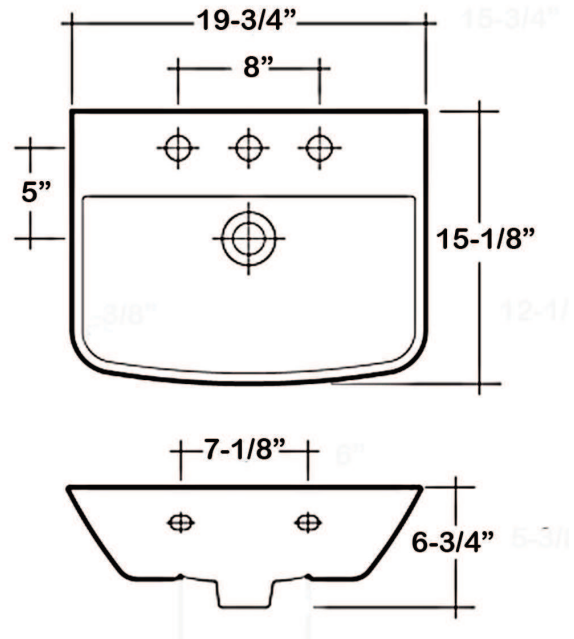

SUMMIT 500 WALL HUNG BASIN

Cat. No
4-76X

faucet not included

W: 19-3/4"
D: 15-1/8"
H: 6-3/4"

Back of basin to center of faucet: 2"
Back of basin to center of drain: 7-1/8"
Mount holes cc: 7"

Interior Dimensions:

Basin Interior: 18-1/2" x 10-3/8"
Basin Depth: 5-3/4"

Features:

- ▶ Wall hung basin
- ▶ Made of Vitreous China
- ▶ Overflow
- ▶ Available with 1-hole or 8" widespread

Colors:

WH White

Meets or exceeds the following specifications: ASME A112.19.2 2008 and CSA B45.1-08 for ceramic plumbing fixtures.

Dimensions of fixture are nominal and may vary within the range of tolerances established by ASME Standard A112.19.2. Dimensions and specifications subject to change without notice.